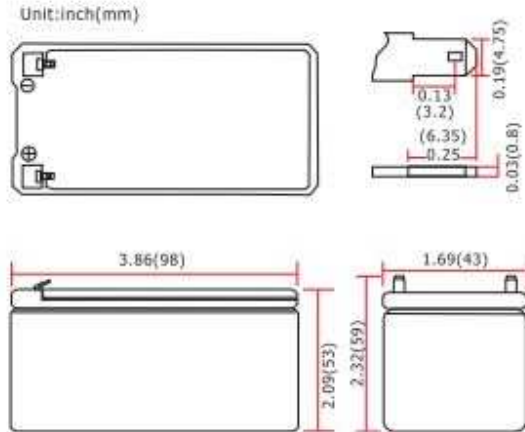

NAVAIO - NP 1.3

ACUMULATOR 12V 1.3Ah

Discharge Current and Discharge Duration Time

Specification

Nominal Voltage	12V	
Rated Capacity (20hr Rate)	1.4Ah	
Dimensions	Length	3.86inches (98mm)
	Width	1.69inches (43mm)
	Height	2.09inches (53mm)
	Total Height	2.32inches (59mm)
Weight	Approx. 1.06lbs (0.48kg)	
Characteristics		
Capacity 77°F(25°C)	20hour rate (0.07A)	1.40Ah
	10hour rate (0.13A)	1.30Ah
	5hour rate (0.24A)	1.20Ah
	1hour rate (0.84A)	0.84Ah
Internal Resistance	Full Charged, 77°F(25°C)	95mΩ
Capacity Affected By Temperature (10hr Rate)	104°F(40°C)	102%
	77°F(25°C)	100%
	32°F(0°C)	85%
	5°F(-15°C)	65%
Self-Discharge 77°F(25°C)	Capacity after 3 month storage	90%
	Capacity after 6 month storage	80%
	Capacity after 9 month storage	60%
Charge (Constant Voltage)	Initial Charge Current "LESS" than 0.39A	
	Cycle	14.4-15.0V/77°F(25°C)
	Stand By	13.5-13.8V/77°F(25°C)