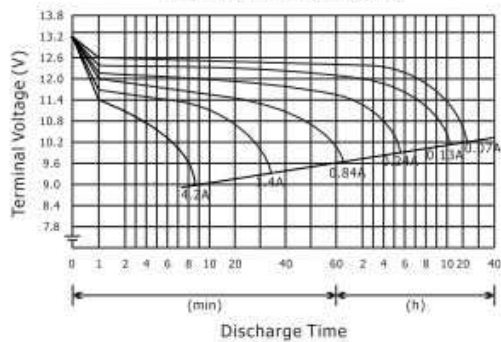

NAVAIO - NP 1.3

ACUMULATOR 12V 1.3Ah

Discharge Current and Discharge Duration Time

Specification

Nominal Voltage	12V	
Rated Capacity (20hr Rate)	1.4Ah	
Dimensions	Length	3.86inches (98mm)
	Width	1.69inches (43mm)
	Height	2.09inches (53mm)
	Total Height	2.32inches (59mm)
Weight	Approx. 1.06lbs (0.48kg)	
Characteristics		
Capacity 77°F(25°C)	20hour rate (0.07A)	1.40Ah
	10hour rate (0.13A)	1.30Ah
	5hour rate (0.24A)	1.20Ah
	1hour rate (0.84A)	0.84Ah
Internal Resistance	Full Charged, 77°F(25°C)	95mΩ
Capacity Affected By Temperature (10hr Rate)	104°F(40°C)	102%
	77°F(25°C)	100%
	32°F(0°C)	85%
	5°F(-15°C)	65%
Self-Discharge 77°F(25°C)	Capacity after 3 month storage	90%
	Capacity after 6 month storage	80%
	Capacity after 9 month storage	60%
Charge (Constant Voltage)	Initial Charge Current "LESS" than 0.39A	
	Cycle	14.4-15.0V/77°F(25°C)
	Stand By	13.5-13.8V/77°F(25°C)

**These data are average values obtained from three Charge/Discharge cycles. Note: These are NOT minimum values.