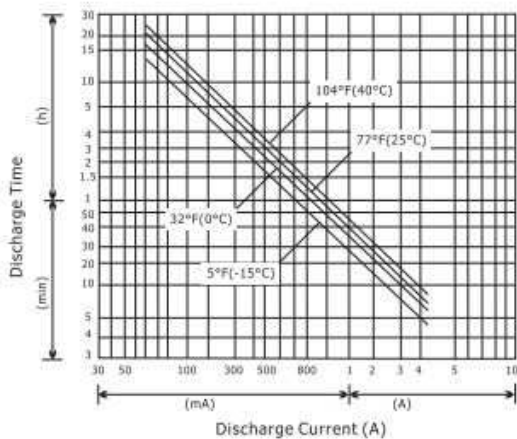

NAVAIO - NP 1.3

ACUMULATOR 12V 1.3Ah

Discharge Current and Discharge Duration Time

Specification

Nominal Voltage	12V	
Rated Capacity (20hr Rate)	1.4Ah	
Dimensions	Length	3.86inches (98mm)
	Width	1.69inches (43mm)
	Height	2.09inches (53mm)
	Total Height	2.32inches (59mm)
Weight	Approx. 1.06lbs (0.48kg)	
Characteristics		
Capacity 77°F(25°C)	20hour rate (0.07A)	1.40Ah
	10hour rate (0.13A)	1.30Ah
	5hour rate (0.24A)	1.20Ah
	1hour rate (0.84A)	0.84Ah
Internal Resistance	Full Charged, 77°F(25°C)	95mΩ
Capacity Affected By Temperature (10hr Rate)	104°F(40°C)	102%
	77°F(25°C)	100%
	32°F(0°C)	85%
	5°F(-15°C)	65%
Self-Discharge 77°F(25°C)	Capacity after 3 month storage	90%
	Capacity after 6 month storage	80%
	Capacity after 9 month storage	60%
Charge (Constant Voltage)	Initial Charge Current "LESS" than 0.39A	
	Cycle	14.4-15.0V/77°F(25°C)
	Stand By	13.5-13.8V/77°F(25°C)

**These data are average values obtained from three Charge/Discharge cycles. Note: These are NOT minimum values.